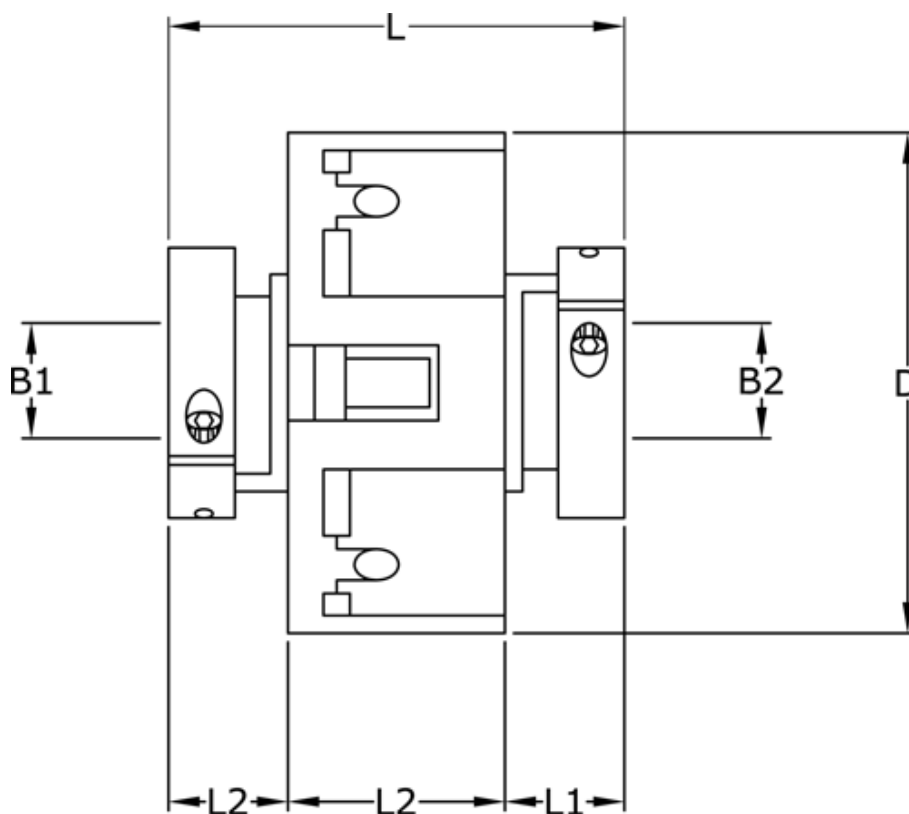

Article number: 3322205703542

Description: Uni-Lat Coupling size 205.70.35.42  
clamp hub, bore 12/16 mm

## Measures

B1	= 12
B2	= 16
D	= 70
L	= 74.0
L1	= 28.5
L2	= 17.0
Screw	= M6